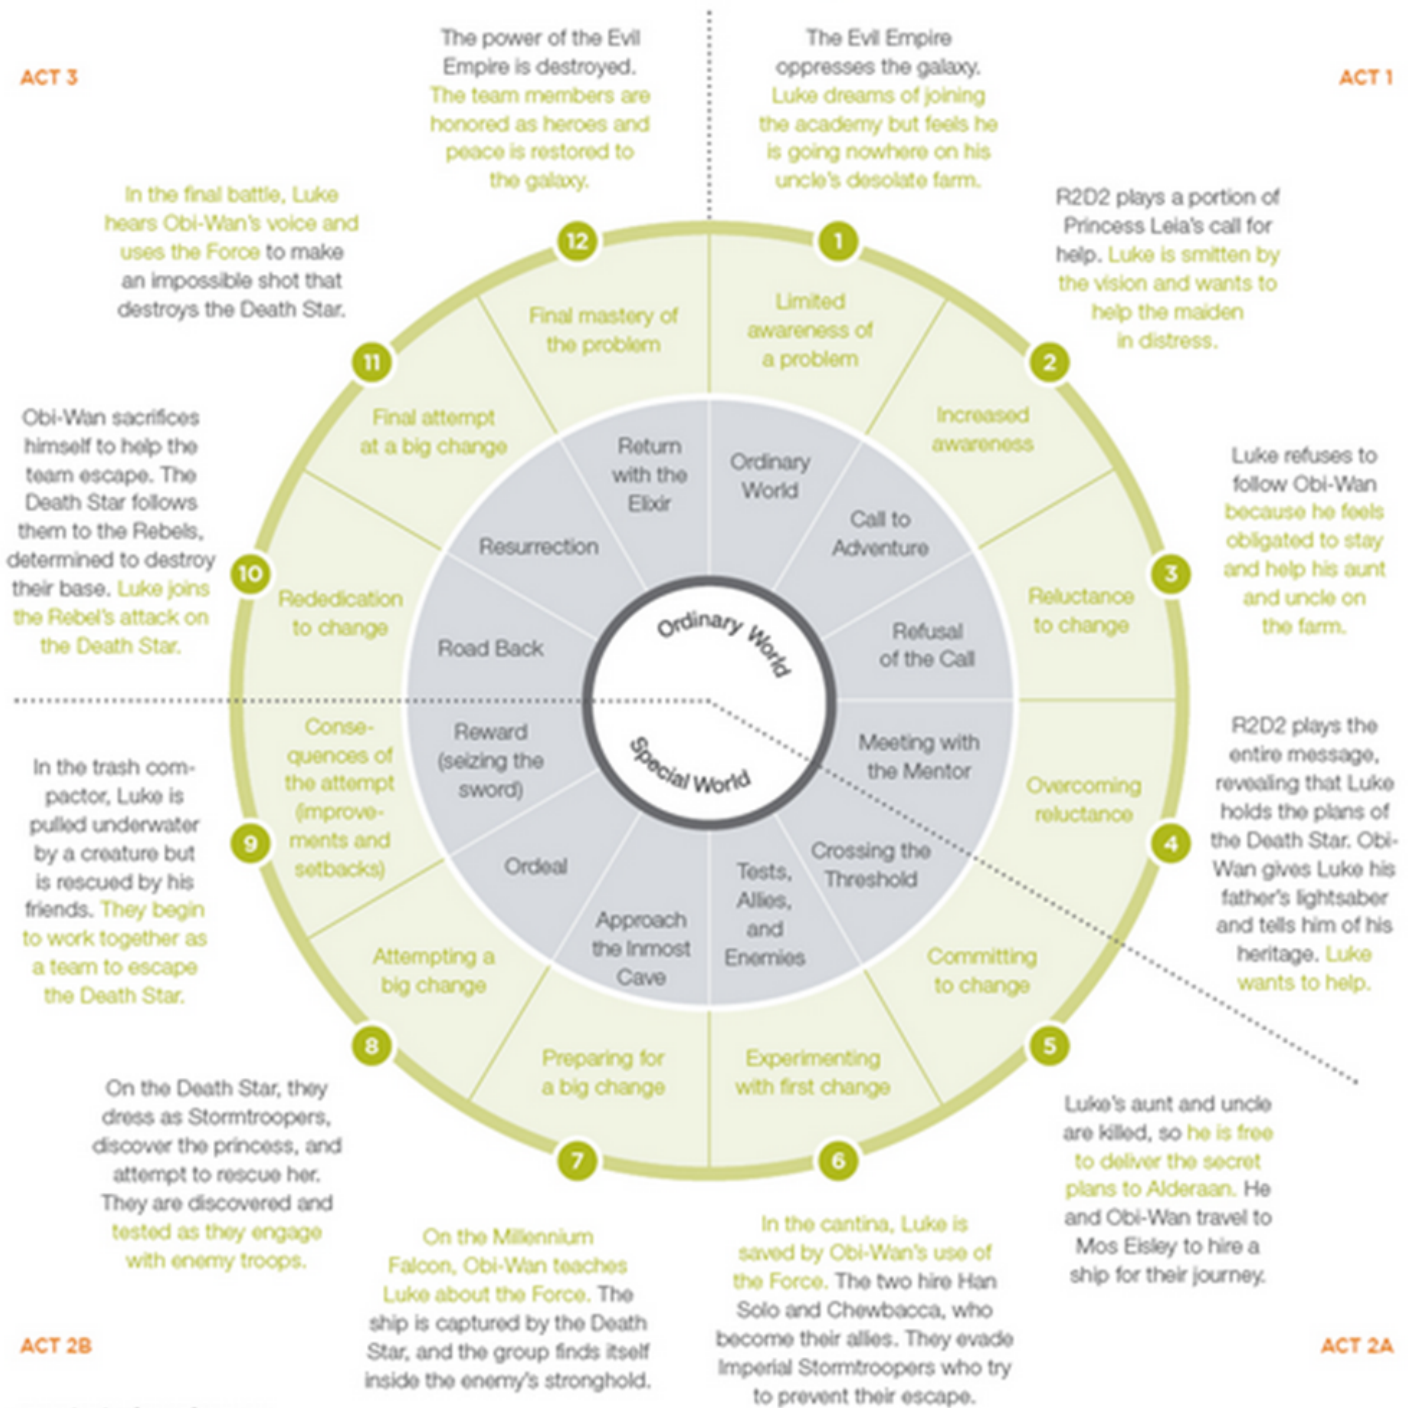

INFLUENCES WORKBOOK

EXAMPLES OF THE HERO'S JOURNEY

The Hero's Journey

ACT 2B

gray text = inner journey
green text = outer journey (character transformation)

ACT 2A

INFLUENCES WORKBOOK

FILL IN FOR YOUR HERO'S JOURNEY

The Hero's Journey

ACT 3

ACT 1

ACT 2B

ACT 2A

gray text = inner journey
green text = outer journey (character transformation)